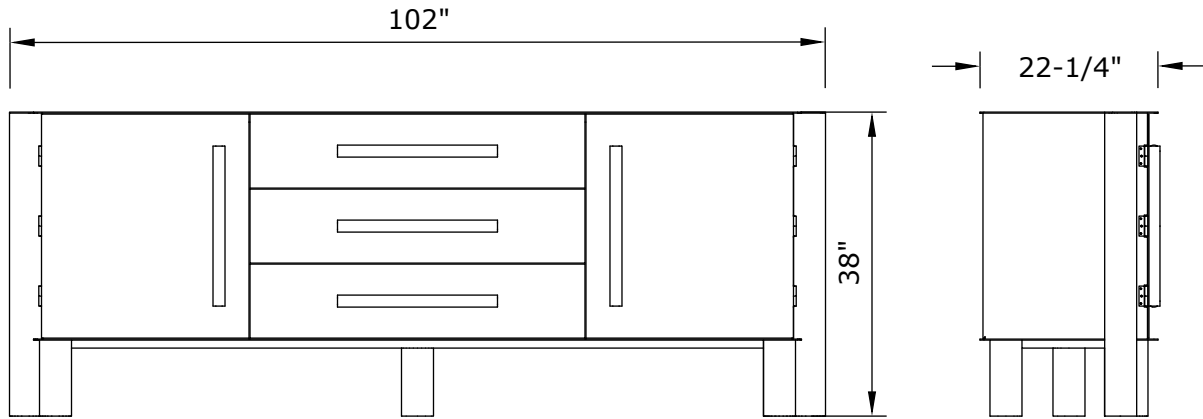

## Nijū Credenza

Series:  
Niju

Type:  
Cabinet

Dimensions:  
102" x 22 -1/4" x 38"

\*Custom sizing made to order for additional cost

Price:  
\$36,000

Materials:  
-Steel  
-Brass  
-Walnut  
-Leather

Finishes: