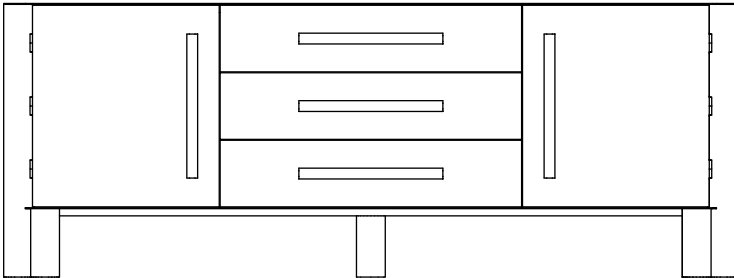

Ben Barber Studio
170-1000 Parker Street
Vancouver, BC
Canada

info@benbarberstudio.com
778-874-5108
www.benbarberstudio.com

Nijū Credenza

Storage Configurations - Please inquire about custom configurations and dimensions

2 Door / 3 Drawer