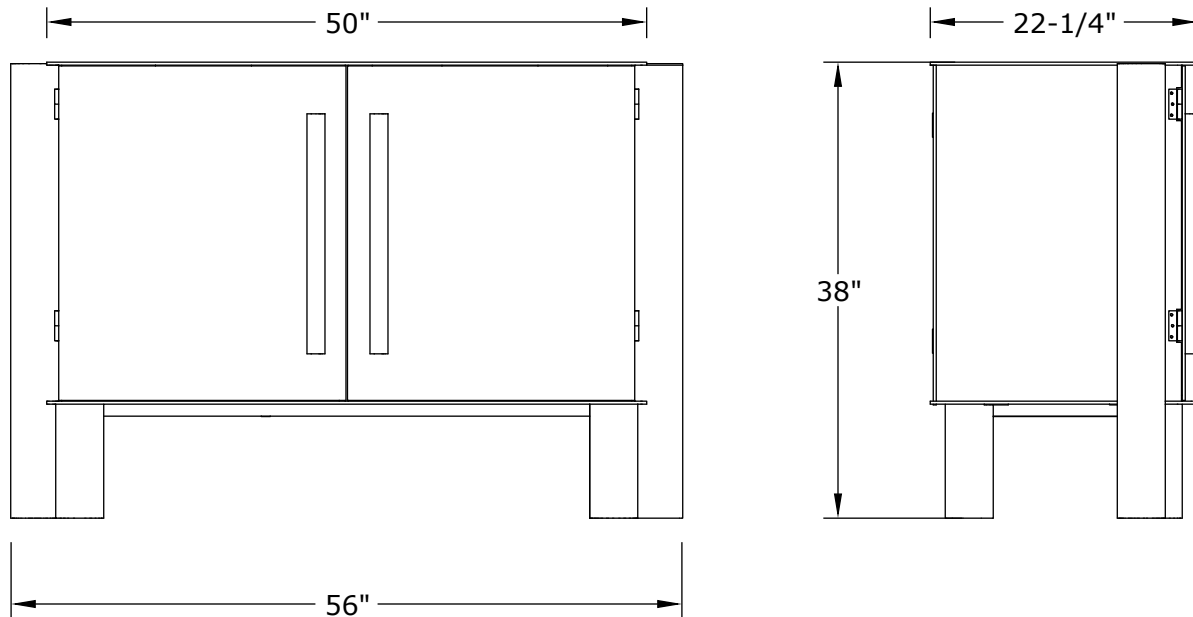

info@benbarberstudio.com
778-874-5108
www.benbarberstudio.com

Nijū Cabinet (2 Door)

Series:
Niju

Type:
Cabinet

Dimensions:
50" x 22 1/4" x 38"*

*Custom sizing made to order for additional cost

Price:
\$16,000 (Aluminum)
\$18,000 (Blackened Aluminum)
\$18,000 (painted)