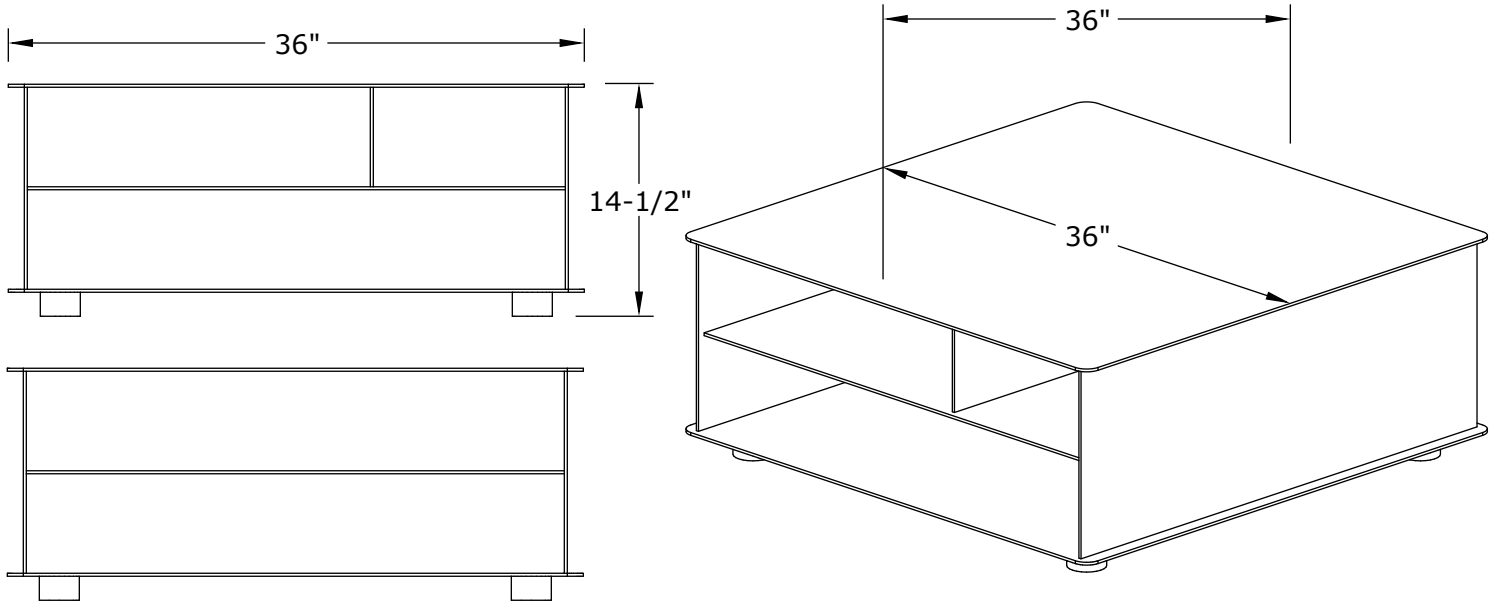

## Erebus Table

---

Ben Barber Studio  
170-1000 Parker Street  
Vancouver, BC  
Canada

info@benbarberstudio.com  
778-874-5108  
www.benbarberstudio.com

## Erebus Table

Series:  
Monument

Type:  
Coffee Table

Dimensions:  
36" x 36" x 14 1/2"\*

\*Custom sizing made to order  
for additional cost

Price:  
\$8,000 (Stainless Steel)  
\$8,000 (Aluminum)  
\$8,000 (Steel)  
\$10,000 (Brass)